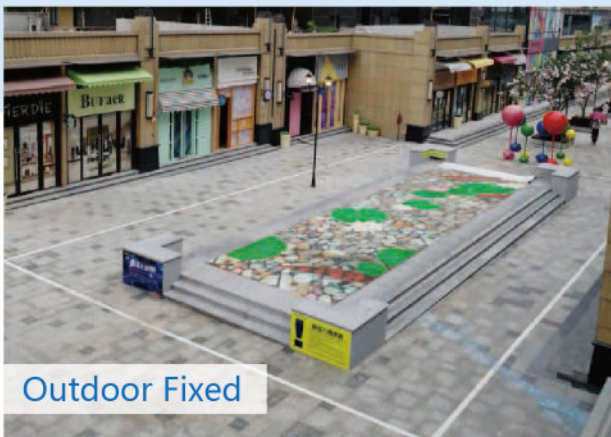

F-DANCER SERIES Floor Interactive LED Display

Dancing with the floor, Fit freely.

Interactive / Waterproof & Skidproof / High load-bearing

FD2.97, FD3.9, FD4.8, FD5.2, FD6.25

PRODUCT DETAILS Floor Interactive LED Display

P-RODUCT APPLICATION

Shopping Mall

Entertainment Venues

Exhibition

Stage Show

Stage Show

Outdoor Fixed

Scenic Spot